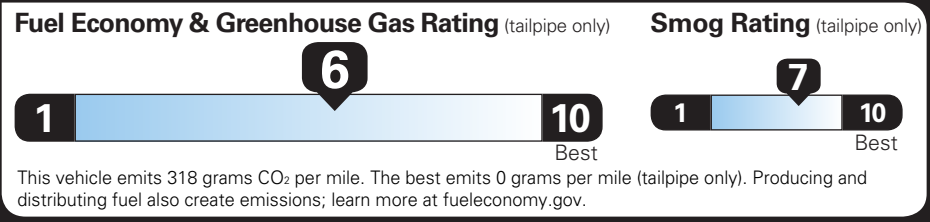

EPA DOT Fuel Economy and Environment

Gasoline Vehicle

Fuel Economy

28 MPG combined city/hwy

26 city 31 highway

3.6 gallons per 100 miles

Small SUVs range from 16 to 125 MPG. The best vehicle rates 141 MPGe.

You save $250 in fuel costs over 5 years compared to the average new vehicle.

Annual fuel COST $1,450