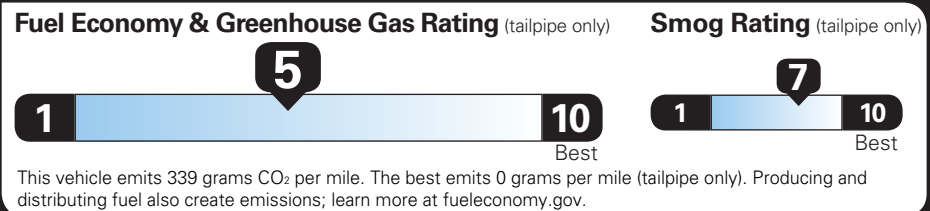

EPA DOT Fuel Economy and Environment

Gasoline Vehicle

Fuel Economy EQUINOX AWD

Small SUVs range from 14 to 118 MPG. The best vehicle rates 140 MPGe.

26 MPG combined city/hwy
24 city
30 highway

3.8 gallons per 100 miles

You spend **$750** more in fuel costs over 5 years compared to the average new vehicle.

Annual fuel cost **$2,100**